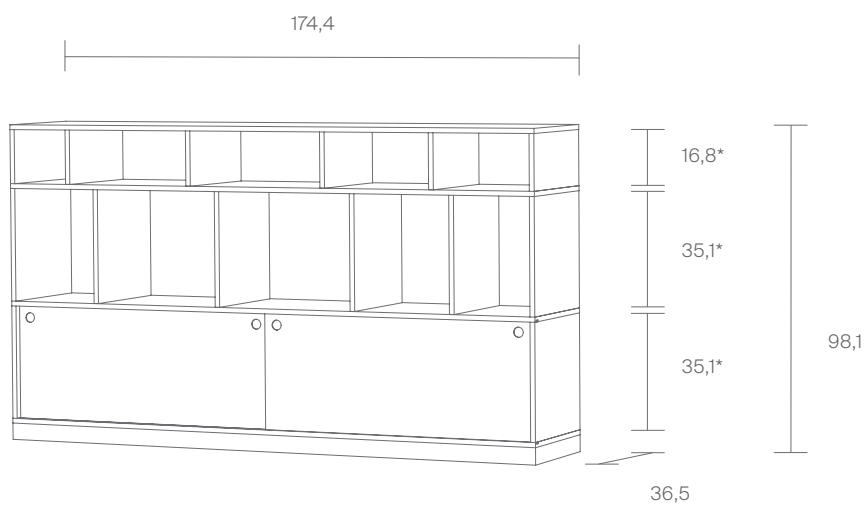

Egal Highboard

Korpus / Corpus

Bicolor

Bicolor

● Schwarz / Black

Sockel / Base

Bicolor

Bicolor

● Schwarz / Black

Schiebetüren / Sliding doors

MDF lackiert / *MDF varnished*

● Schwarz / Black

● Moorange / *Moorange (RAL 2005)*

*Fachhöhe
Compartment height