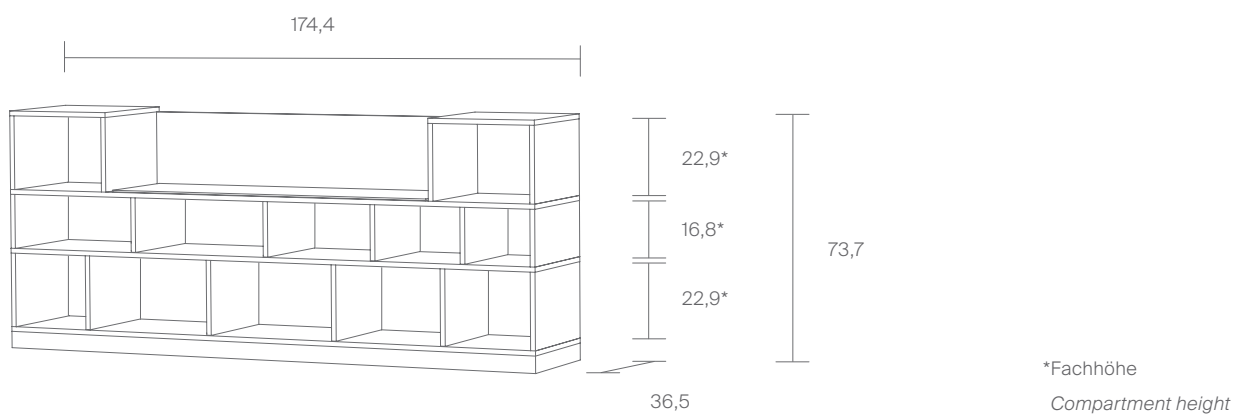

Korpus / *Corpus*

FU (Sperrholz, Birke)

FU (Birch plywood)

● Schwarz / *Black*

Sockel / *Base*

FU (Sperrholz, Birke)

FU (Birch plywood)

● Schwarz / *Black*

Sitzauflage / *Seat pad*

Filz / *Felt*

● Hellgrau meliert / *Light grey mottled*