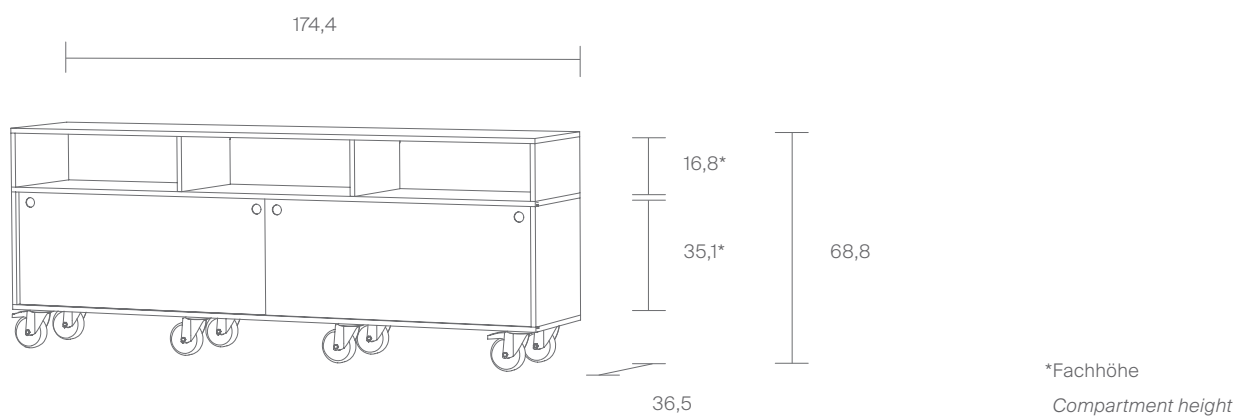

Egal Highboard

Korpus / Corpus

Bicolor

Bicolor

● Schwarz / Black

Sockel / Base

Bicolor

Bicolor