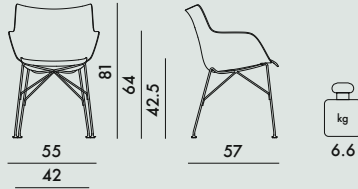

5928

Q/Wood Soft - h. seat 42.5 cm. - Basic Veneer

SHELL

Curved 3D wood

SEAT

Aquaclean® fabric-upholstered mass-dyed thermoplastic technopolymer

FRAME

Chrome-plated or painted steel

	level achieved
EN 1022:2005	Compliant
EN 16139:2013+AC 2013	Compliant
EN 1728:2012+AC 2013	

6.4	L2
6.5	L2
6.6	L2
6.10	L2
6.11	L2
6.15	L2
6.16	L2
6.17	L2
6.18	L2
6.20	L2
6.24	L2
6.25	L2
6.26	L2

5928 1 9.6 0.308 58X59X90

4913

h. seat 43.5 cm. - Basic Veneer

4914

h. seat 43.5 cm. - Slatted Ash

5913

h. seat 41.5 cm. - Basic Veneer

5914

h. seat 41.5 cm. - Slatted Ash