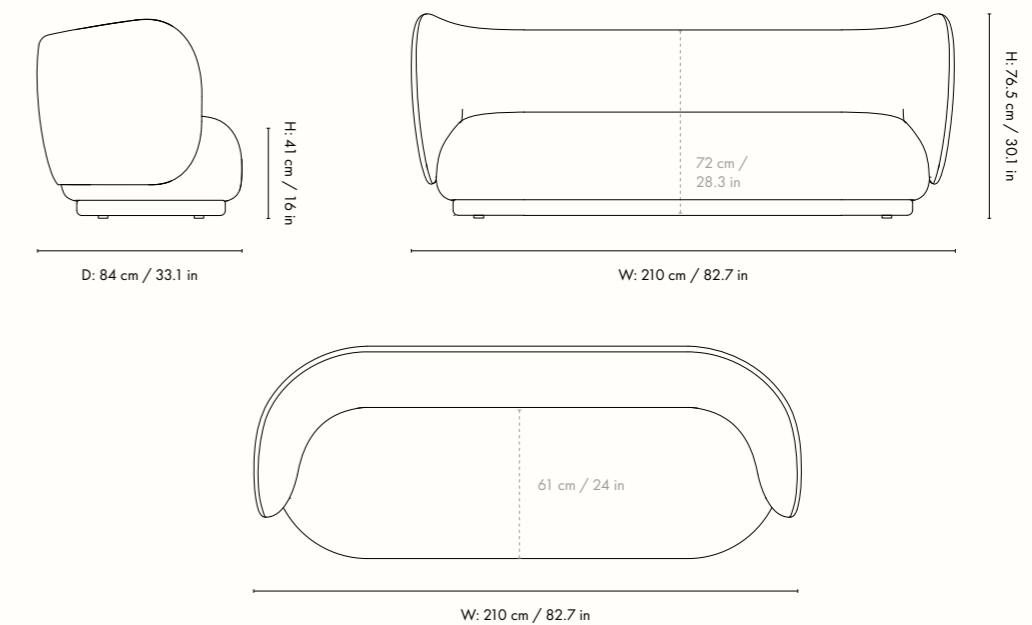

Measurements