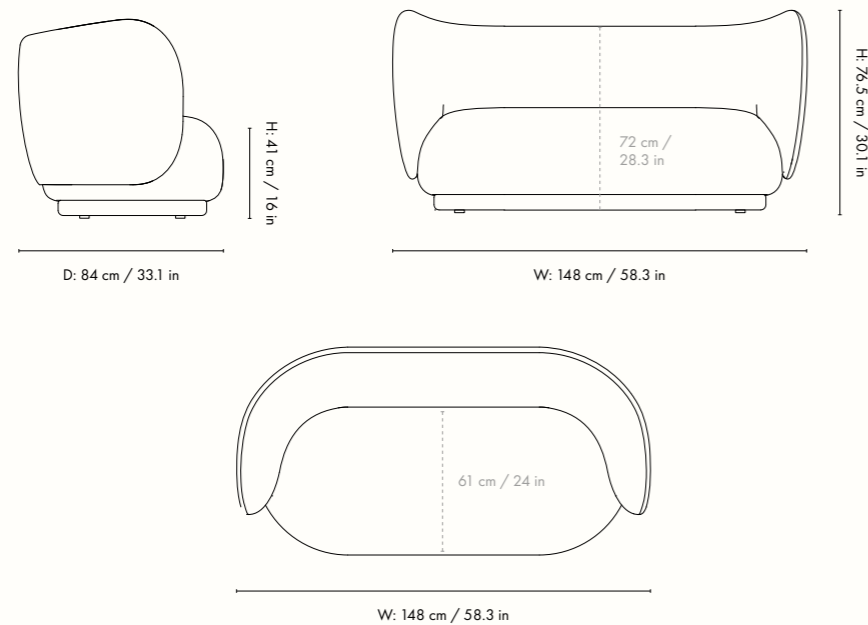

Measurements