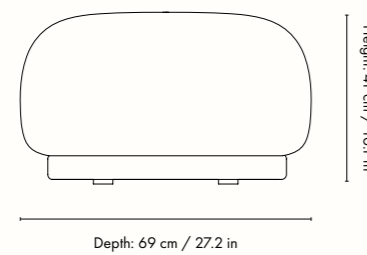

Measurements

Fabric Options

Rico Collection

Price Group 1

Cotton Linen	
Brushed	•
Soft Bouclé	•

Price Group 2

Faded Velvet	•
Grain	•
Hot Madison	
Rich Velvet	•

Price Group 3

Bouclé	•
Check	
Louisiana	•
Nordic Bouclé	•
Pasadena	

Price Group 4

Confetti Bouclé	•
Leather - Ultra	
Rich Linen	
Tonus 4	•
Wool Bouclé	•

Price Group 5

Hallingdal 65	•
Leather - Envy	
Patchwork	

Separate overview available for UK and US