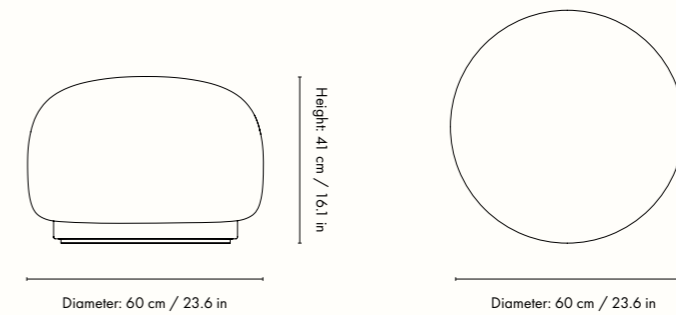

Height: 76.5 cm / 30.1 in
 Width: 87 cm / 34.3 in
 Depth: 76 cm / 29.9 in
 Back height: 72 cm / 28.3 in
 Seat height: 41 cm / 16 in
 Seat depth: 55 cm / 21.7 in
 Weight: 30.5 kg

Materials and construction

Height: 76.5 cm / 30.1 in
 Width: 148 cm / 58.3 in
 Depth: 84 cm / 33.1 in
 Back height: 72 cm / 28.3 in
 Seat height: 41 cm / 16 in
 Seat depth: 61 cm / 24 in
 Weight: 46 kg

Materials and construction

Product details

Manufactured in Italy
 Rico Sofa Curve is available with the seat orientated to the right or left side

Dimensions

Height: 76.5 cm / 30.1 in
 Width: 148 cm / 58.3 in
 Back height: 72 cm / 28.3 in
 Depth: 111.5 cm / 43.9 in
 Seat height: 41 cm / 16.1 in
 Seat depth: 60-86.5 cm / 23.6-34.1 in
 Weight: 43.5 kg

Measurements

Rico Ottoman

Design by ferm LIVING

Product details

Manufactured in Italy

Dimensions

Height: 41 cm / 16.1 in
 Width: 124 cm / 48.8 in
 Depth: 69 cm / 27.2 in
 Weight: 20.5 kg

Materials and construction