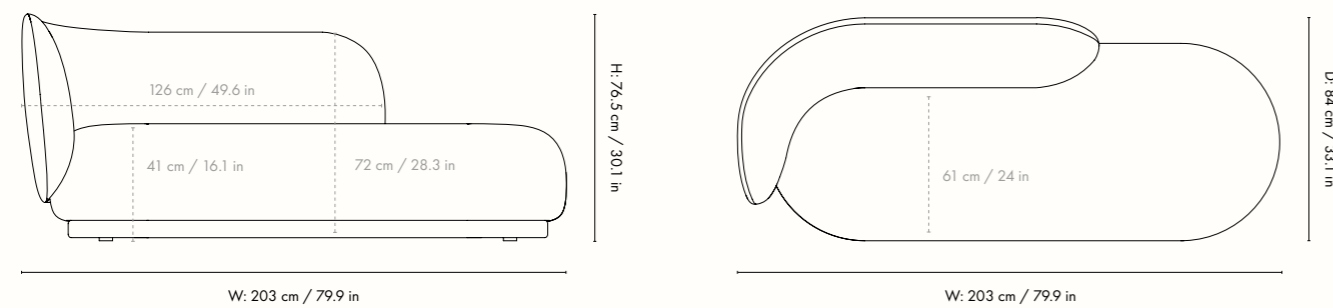

Measurements