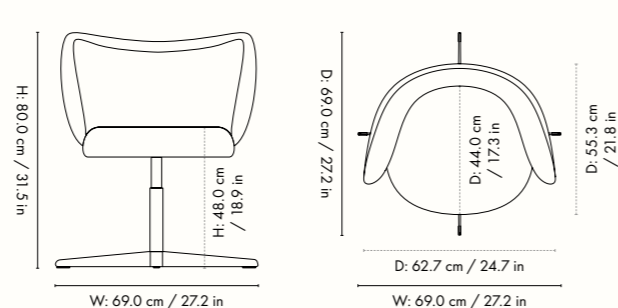

Rico Dining Chair – Swivel base