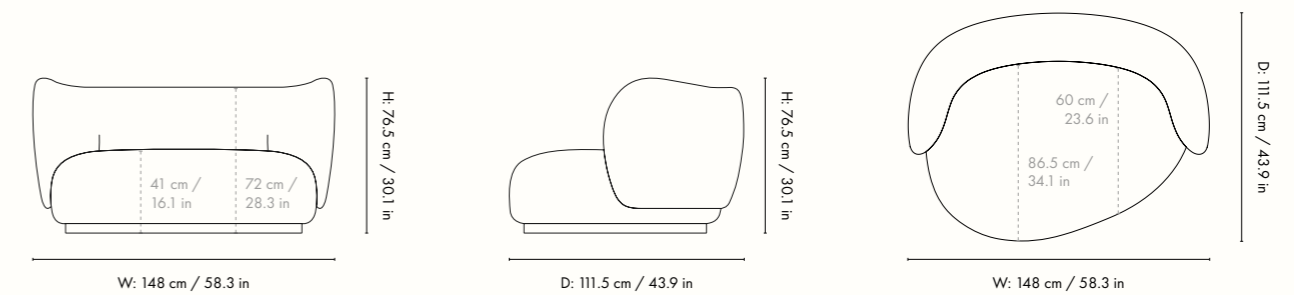

Height: 76.5 cm / 30.1 in
 Width: 87 cm / 34.3 in
 Depth: 76 cm / 29.9 in
 Back height: 72 cm / 28.3 in
 Seat height: 41 cm / 16 in
 Seat depth: 55 cm / 21.7 in
 Weight: 30.5 kg

Materials and construction

Height: 76.5 cm / 30.1 in
 Width: 148 cm / 58.3 in
 Depth: 84 cm / 33.1 in
 Back height: 72 cm / 28.3 in
 Seat height: 41 cm / 16 in
 Seat depth: 61 cm / 24 in
 Weight: 46 kg

Materials and construction

Product details

Manufactured in Italy
 Rico Sofa Curve is available with the seat orientated to the right or left side

Dimensions

Height: 76.5 cm / 30.1 in
 Width: 148 cm / 58.3 in
 Back height: 72 cm / 28.3 in
 Depth: 111.5 cm / 43.9 in
 Seat height: 41 cm / 16.1 in
 Seat depth: 60-86.5 cm / 23.6-34.1 in
 Weight: 43.5 kg

Measurements

Rico Divan

Design by ferm LIVING

Product details

Manufactured in Italy
Backrest on the left or right side

Dimensions

Height: 76.5 cm / 30.1 in
Width: 203 cm / 79.9 in
Back height: 72 cm / 28.3 in
Depth: 84 cm / 33.1 in
Seat height: 41 cm / 16 in
Seat depth: 61 cm / 24 in
Weight: 56 kg