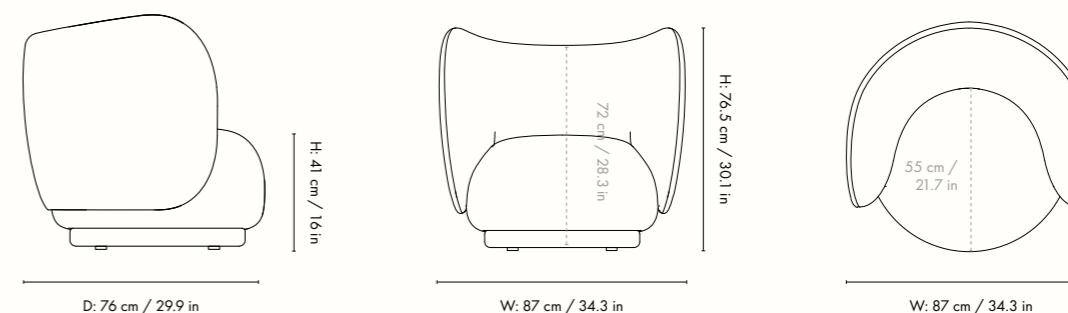

Measurements