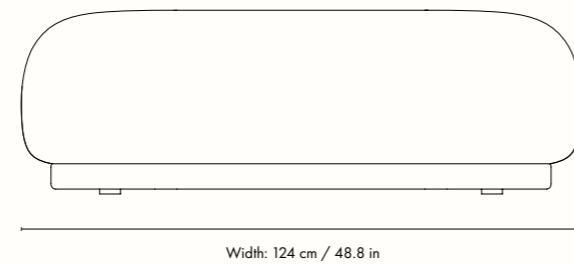

Measurements

Fabric Options

Rico Collection

Price Group 1

Cotton Linen	
Brushed	•
Soft Bouclé	•

Price Group 2

Faded Velvet	•
Grain	•
Hot Madison	
Rich Velvet	•

Price Group 3

Bouclé	•
Check	
Louisiana	•
Nordic Bouclé	•
Pasadena	

Price Group 4

Confetti Bouclé	•
Leather - Ultra	
Rich Linen	
Tonus 4	•
Wool Bouclé	•

Price Group 5

Hallingdal 65	•
Leather - Envy	
Patchwork	

Separate overview available for UK and US