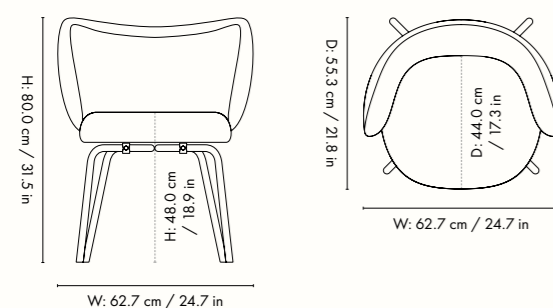

Customisation Options

Fabric qualities

Frame options for fixed base

Measurements

Rico Dining Chair – Fixed base