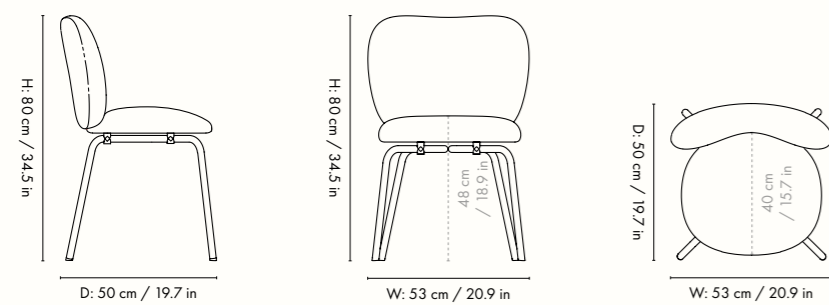

Measurements

Rico Chair