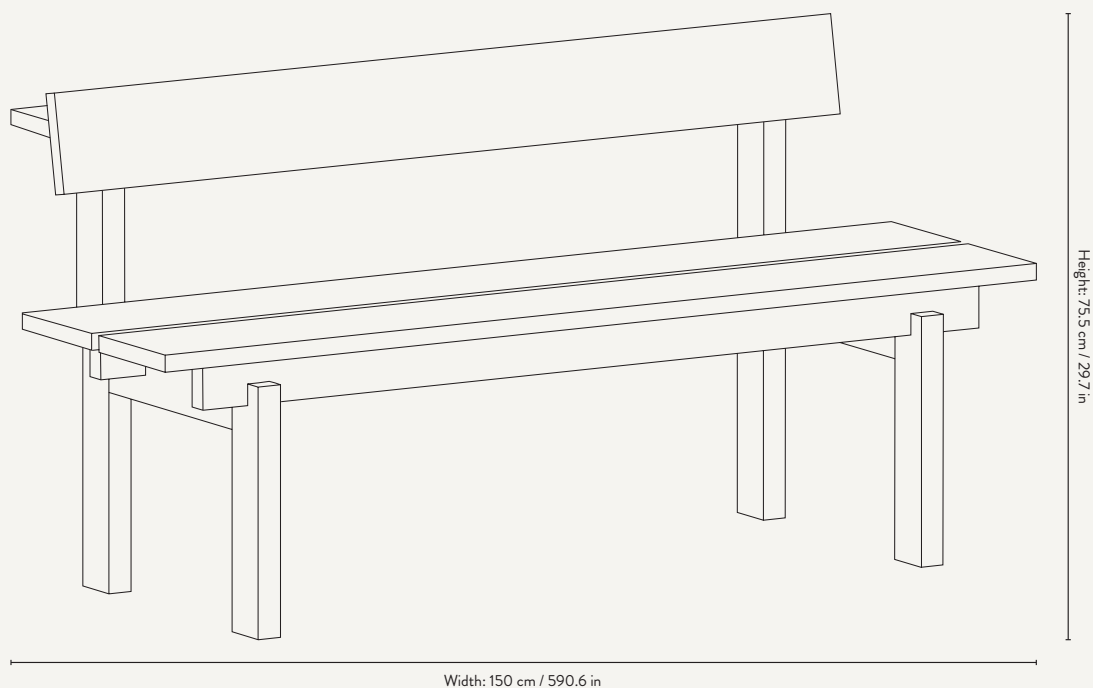

# Peka Bench

Enjoy a moment of stillness with the Peka Bench. Made from sustainable, FSC™ certified Accoya-treated pine wood, the Peka Bench is ideal for outdoor use, as the 100% non-toxic treatment makes it especially resistant to external factors without the need for additional treatment, maintaining the beautiful, raw appearance of the wood over time. Behind the backrest you'll find a narrow shelf, making it the perfect spot to enjoy a cup of tea or cold lemonade in great company. Due to the nature of the wood and the Accoya treatment, a grey look may occur. This can increase over time due to wind and weather.

# Peka Bench

1104263781  
Natural

SIZE: H: 75.5 X W: 59.0 X D: 150.0 CM / H: 29.7 X W: 23.2 X D: 59.0 IN. SEAT HEIGHT: 44 CM / 17.3 IN · MATERIAL: FSC™ CERTIFIED ACCOYA RADIATA PINWOOD · CARE: WE RECOMMEND THAT YOU BRUSH AND WASH YOUR FURNITURE DURING THE SEASON · WARNING: YOU MAY EXPERIENCE GREY AREAS IN THE WOOD DUE TO THE ACCOYA TREATMENT AND THE NATURALNESS OF THE WOOD. WHEN STANDING OUTSIDE, THE WOOD WILL TURN MORE GREY BY TIME INFO: THE ACCOYA TREATMENT MAKES THE WOOD FROST, WATER AND FUNGUS RESISTANT. DELIVERED FLATPACKED AND UNASSEMBLED · REGISTERED DESIGN · NET. WEIGHT: 21 KG · PACKSIZE: 1