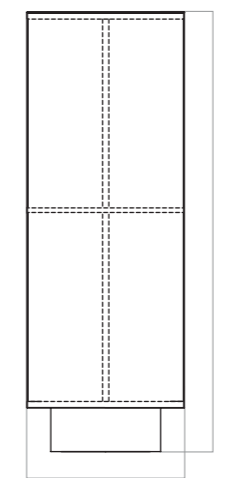

Ø30
H: 90 cm / 35,4"
Ø: 30 cm / 11,8"

PRODUCTION PROCESS
Welded steel frame with a hand-made shade.

COLOUR
White, bronzed brass
Raw, bronzed brass

MATERIALS
Steel, linen, PS plastic.
Thickness of line may vary giving a slightly different light.

COLLI
1

ENVIRONMENT
Indoor

DIMENSIONS

Ø32
H: 60 cm / 23,6"
Ø: 37 cm / 14,6"

Ø60
H: 90 cm / 35,4"
Ø: 61,5 cm / 24,2"

PRODUCTION PROCESS
Welded steel frame with a hand-made shade.

COLOUR
White, bronzed brass
Raw, bronzed brass

Ø60
67,5 cm x 67,5 cm x 78 cm /
26,6" x 26,6" x 30,7"

MATERIALS & MAINTENANCE
Please visit audocph.com for materials, care and maintenance instructions.

CLUSTER, Ø32

W: 37 cm / 14,5"

CLUSTER, Ø60

W: 61,5 cm / 24,2"

PACKAGING TYPE
Brown box

PACKAGING MEASUREMENTS
(H × W × D)
37 cm × 37 cm × 88 cm /
14,6" × 14,6" × 34,6"

MATERIALS & MAINTENANCE
Please visit audocph.com for materials, care and maintenance instructions.