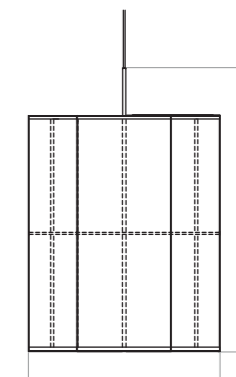

COLLI
1

ENVIRONMENT
Indoor

DIMENSIONS

Ø32
H: 60 cm / 23,6"
Ø: 37 cm / 14,6"

Ø60
H: 90 cm / 35,4"
Ø: 61,5 cm / 24,2"

PRODUCTION PROCESS
Welded steel frame with a hand-made shade.

COLOUR
White, bronzed brass
Raw, bronzed brass

CORD LENGTH
500 cm / 197"

CLASSIFICATION
IP20, Class II

CERTIFICATIONS
CE and ETL certified, tests can be obtained upon request.

PACKAGING TYPE
Brown box

PACKAGING MEASUREMENTS
(H x W x D)

Ø32
43,5 cm x 43,5 cm x 49 cm /
9,4" x 9,4" x 19,3"

Ø60
67,5 cm x 67,5 cm x 78 cm /
26,6" x 26,6" x 30,7"

MATERIALS & MAINTENANCE
Please visit audocph.com for materials, care and maintenance instructions.

CLUSTER, Ø32

W: 37 cm / 14,5"

CLUSTER, Ø60

W: 61,5 cm / 24,2"

HASHIRA TABLE LAMP
Designed by *Norm Architects*

Translucent, cylindrical fabric shade with metal frame, textile cord and dimmer switch.

RAW
1500699

PRODUCT TYPE
Table lamp

COLLI
2

ENVIRONMENT
Indoor

DIMENSIONS
H: 49,5 cm / 19,5"
Ø: 18 cm / 7,1"