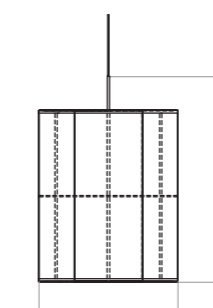

Ø30
H: 90 cm / 35,4"
Ø: 30 cm / 11,8"

PRODUCTION PROCESS
Welded steel frame with a hand-made shade.

COLOUR
White, bronzed brass
Raw, bronzed brass

MATERIALS
Steel, linen, PS plastic.
Thickness of line may vary giving a slightly different light.

COLLI
1

ENVIRONMENT
Indoor

DIMENSIONS

Ø32
H: 60 cm / 23,6"
Ø: 37 cm / 14,6"

Ø60
H: 90 cm / 35,4"
Ø: 61,5 cm / 24,2"

PRODUCTION PROCESS
Welded steel frame with a hand-made shade.

COLOUR
White, bronzed brass
Raw, bronzed brass

CORD LENGTH
500 cm / 197"

CLASSIFICATION
IP20, Class II

CERTIFICATIONS
CE and ETL certified, tests can be obtained upon request.

PACKAGING TYPE
Brown box

PACKAGING MEASUREMENTS
(H x W x D)

Ø32
43,5 cm x 43,5 cm x 49 cm /
9,4" x 9,4" x 19,3"

Ø60
67,5 cm x 67,5 cm x 78 cm /
26,6" x 26,6" x 30,7"

MATERIALS & MAINTENANCE
Please visit audocph.com for materials, care and maintenance instructions.

CLUSTER, Ø32

W: 37 cm / 14,5"

CLUSTER, Ø60

W: 61,5 cm / 24,2"