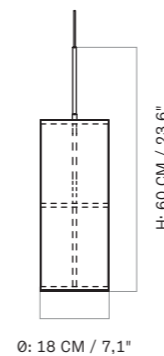

TECHNICAL SPECIFICATIONS

WEIGHT
Ø18: 1,15 kg / 2,54 lb
Ø30: 2,00 kg / 4,41 lb

VOLTAGE
CE: 220-230 V
US: 110-130 V

LIGHT SOURCE
E27 (CE) - 1 pc / Small, 2 pcs / Large
E26 (US) - 1 pc / Small, 2 pcs / Large

CORD LENGTH
500 cm / 197"

CLASSIFICATION
IP20, Class II

CERTIFICATIONS
CE and ETL certified, tests can be obtained upon request.

PACKAGING TYPE
Ø18: Gift box
Ø30: Brown box

PACKAGING MEASUREMENTS
(H x W x D)

Ø18
24 cm x 24 cm x 50 cm /
9,4" x 9,4" x 19,7"

Ø30
37 cm x 37cm x 80 cm /
14,6" x 14,6" x 31,5"

MATERIALS & MAINTENANCE
Please visit audocph.com for materials, care and maintenance instructions.

Ø18

Ø30

HASHIRA PENDANT, CLUSTER
Designed by *Norm Architects*

Ø60
67,5 cm x 67,5 cm x 78 cm /
26,6" x 26,6" x 30,7"

MATERIALS & MAINTENANCE
Please visit audocph.com for materials, care and maintenance instructions.

CLUSTER, Ø32

W: 37 cm / 14,5"

CLUSTER, Ø60

W: 61,5 cm / 24,2"