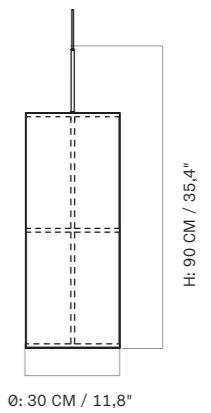

TECHNICAL SPECIFICATIONS

WEIGHT
Ø18: 1,15 kg / 2,54 lb
Ø30: 2,00 kg / 4,41 lb

VOLTAGE
CE: 220-230 V
US: 110-130 V

LIGHT SOURCE
E27 (CE) - 1 pc / Small, 2 pcs / Large
E26 (US) - 1 pc / Small, 2 pcs / Large

CORD LENGTH
500 cm / 197"

CLASSIFICATION
IP20, Class II

CERTIFICATIONS
CE and ETL certified, tests can be obtained upon request.

PACKAGING TYPE
Ø18: Gift box
Ø30: Brown box

PACKAGING MEASUREMENTS
(H x W x D)

Ø18
24 cm x 24 cm x 50 cm /
9,4" x 9,4" x 19,7"

Ø30
37 cm x 37cm x 80 cm /
14,6" x 14,6" x 31,5"

MATERIALS & MAINTENANCE
Please visit audocph.com for materials, care and maintenance instructions.

Ø18

Ø30

HASHIRA PENDANT, CLUSTER
Designed by *Norm Architects*

Ø60
67,5 cm x 67,5 cm x 78 cm /
26,6" x 26,6" x 30,7"

MATERIALS & MAINTENANCE
Please visit audocph.com for materials, care and maintenance instructions.

CLUSTER, Ø32

W: 37 cm / 14,5"

CLUSTER, Ø60

W: 61,5 cm / 24,2"