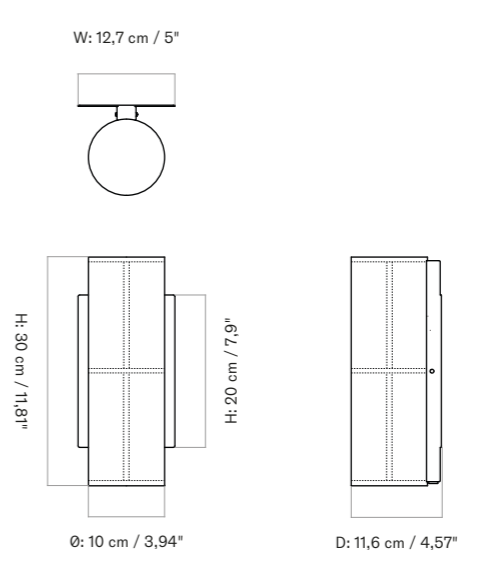

HASHIRA WALL LAMP

Designed by *Norm Architects*

Taking its design cues from traditional Japanese lanterns, the Hashira Wall Lamp has a translucent textile shade that softly diffuses the light. Conceived for Audo by Norm Architects, it looks equally elegant mounted alone as it does in pairs above a bed or sofa.

PRODUCT TYPE Wall lamp
COLLI 2
ENVIRONMENT Indoor
DIMENSIONS H: 30 cm / 11,81" W: 12,7 cm / 5" D: 11,6 cm / 4,57" Ø: 10 cm / 3,94"
PRODUCTION PROCESS Laser cut and welded steel frame with a hand-made shade.
COLOUR Raw Black (RAL 9005)
MATERIALS Powder coated steel, linen, PS plastic
WEIGHT 0,92 kg / 2 lb

TECHNICAL SPECIFICATIONS
VOLTAGE CE: 220-230 V US: 110-130 V
LIGHT SOURCE Replaceable LED 4 W
LIGHT SPECIFICATION 4 W 380 lm 2700K Ra > 80 Energy class: G
DIMMER Rotary dimmer on cord
CANOPY N / A
PACKAGING MEASUREMENTS (H × W × D) 35,8 cm × 22,7 cm × 16,1 cm / 14" × 8,9" × 6,3"
MATERIALS & MAINTENANCE Please visit audo Copenhagen.com for materials, care and maintenance instructions.

CORD MATERIAL AND COLOUR PVC cord with matte rubber coating, black, plug, black.
CORD LENGTH 200 cm / 78,7"
CLASSIFICATION IP20, Class II
CERTIFICATIONS CE certified, tests can be obtained upon request.
PACKAGING TYPE Gift box